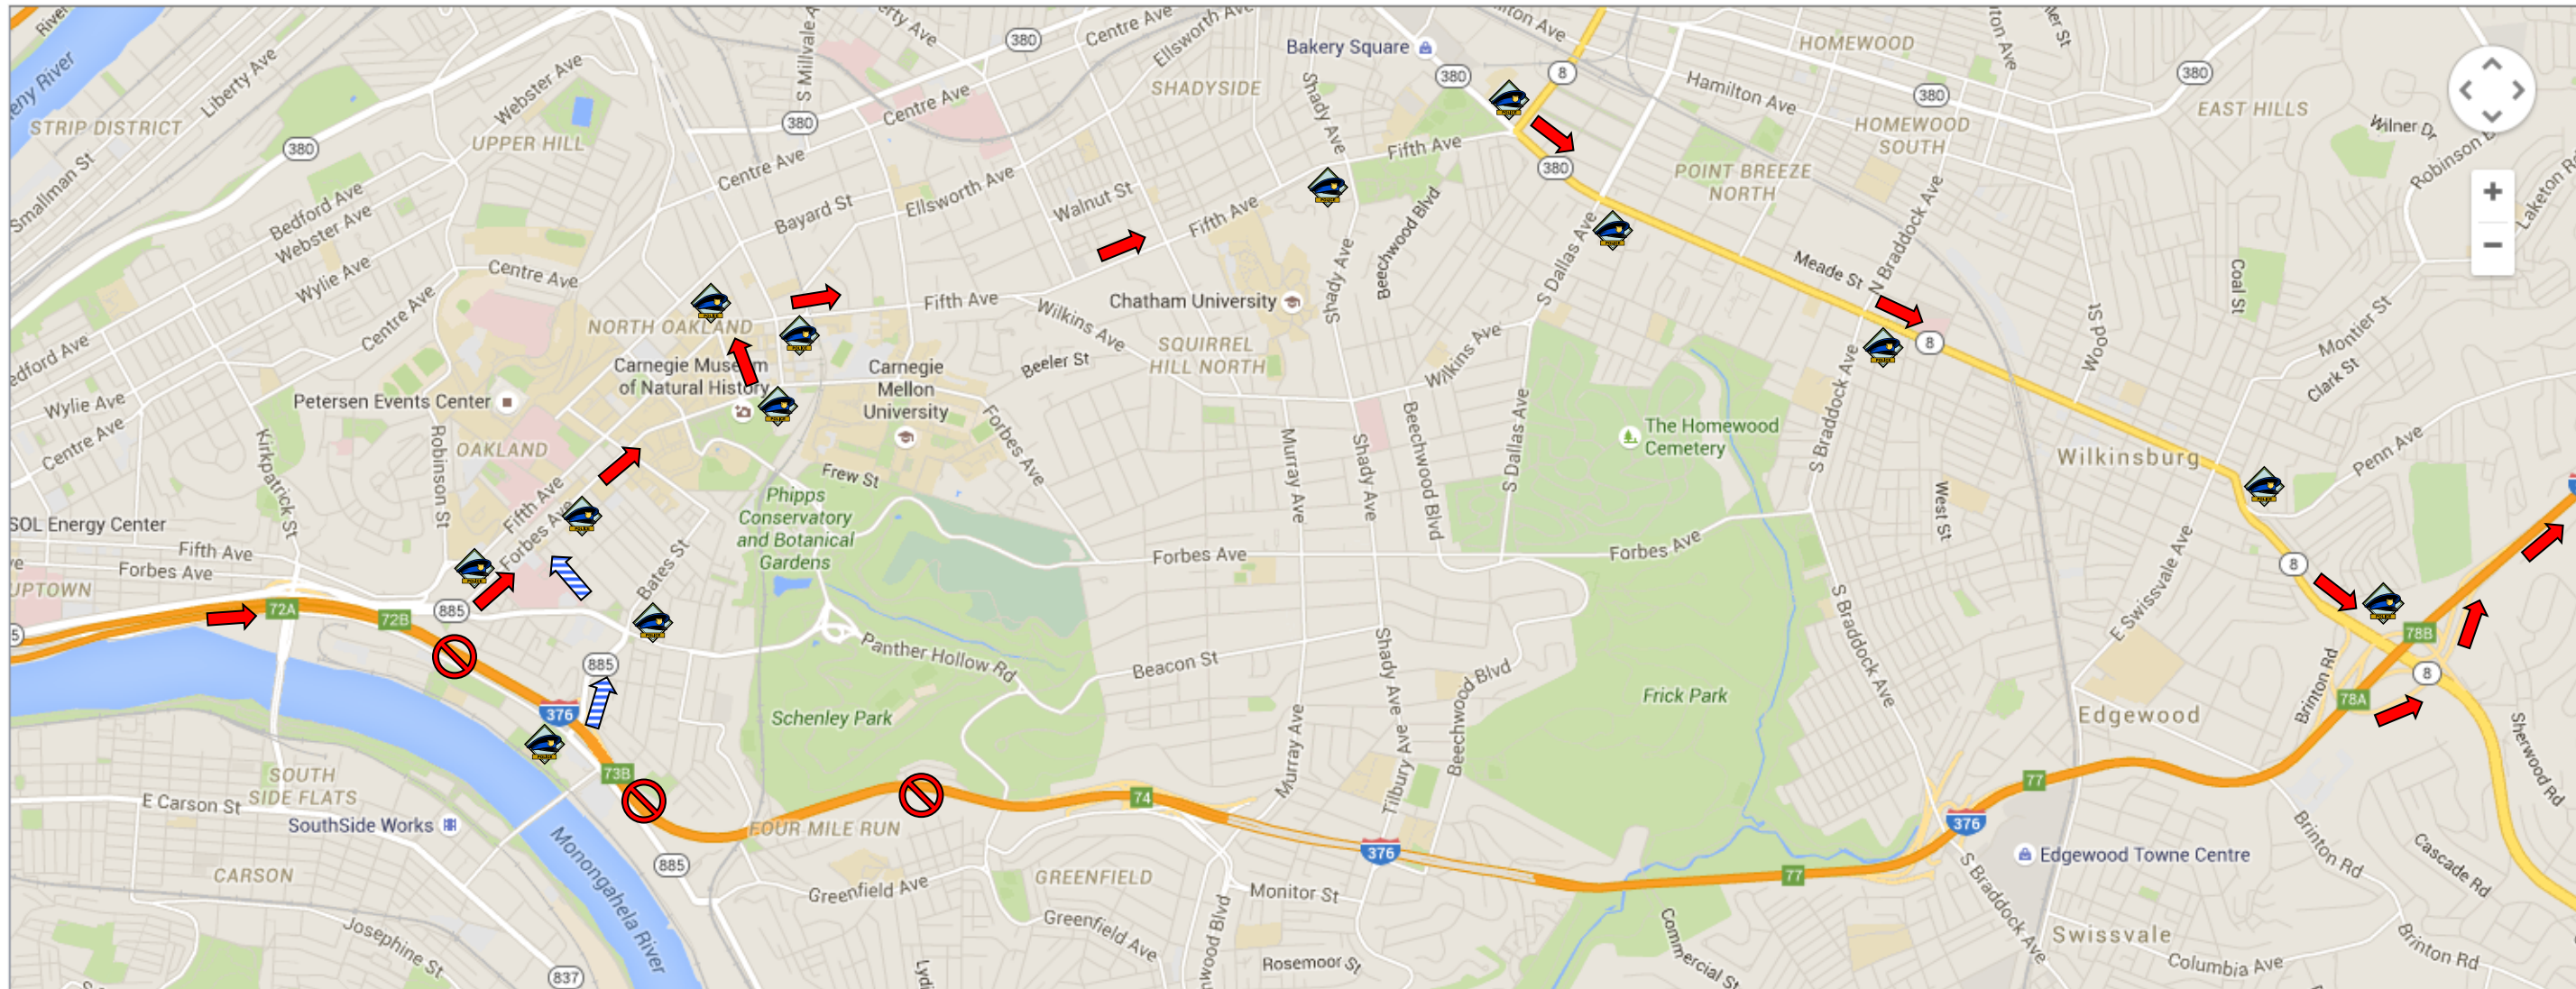

Parkway East – Eastbound Detour – November 20th at 11 PM until November 23rd at 6 AM

I-376 EB Detour 
• Take Exit 72A (Forbes Ave.)
• Continue on Forbes Ave.
• Make Left onto S. Bellefield Ave.
• Make Right onto Fifth Ave.
• Continue on Fifth Ave.
• Make Right onto Penn Ave. (SR 8)
• Continue on Penn Ave. (SR 8)
• Take Exit 74 (Squirrel Hill)
• Make Right onto I-376 EB Ramp
• End Detour

I-376 EB Detour (From Bates St On Ramp) 
• Continue on Bates St.
• Make Left onto Blvd of the Allies
• Make slight Right onto Halket St.
• Make Right onto Forbes Ave.
• Continue on EB Detour

Off Duty Police Locations	
1. Brinton Rd and Ardmore Blvd	9. Forbes Ave. and S. Bellefield Ave.
2. Penn Ave. and Ross St./Ardmore Blvd	10. Forbes Ave. and Meyran Ave.
3. Penn Ave. and S. Braddock Ave.	11. Forbes Ave. and Craft Ave.
4. Penn Ave. and S. Dallas Ave.	12. Bates St. and Blvd of Allies
5. Penn Ave. and Fifth Ave.	13. Bates St. and Second Ave.
6. Fifth Ave. and Shady Ave.	
7. Fifth Ave. and S. Craig St.	
8. Fifth Ave. and S. Bellefield Ave.	

Regional Posted Detour (NOT SHOWN):
 From Pittsburgh – Take SR 28 North. Take PA TURNPIKE (INTERCHANGE 48)
 From Airport/I79 – Take I-79 North from Interchange 59 and continue to Interchange 77. Take PA TURNPIKE (INTERCHANGE 28). Continue on PA TURNPIKE to Interchange 57.